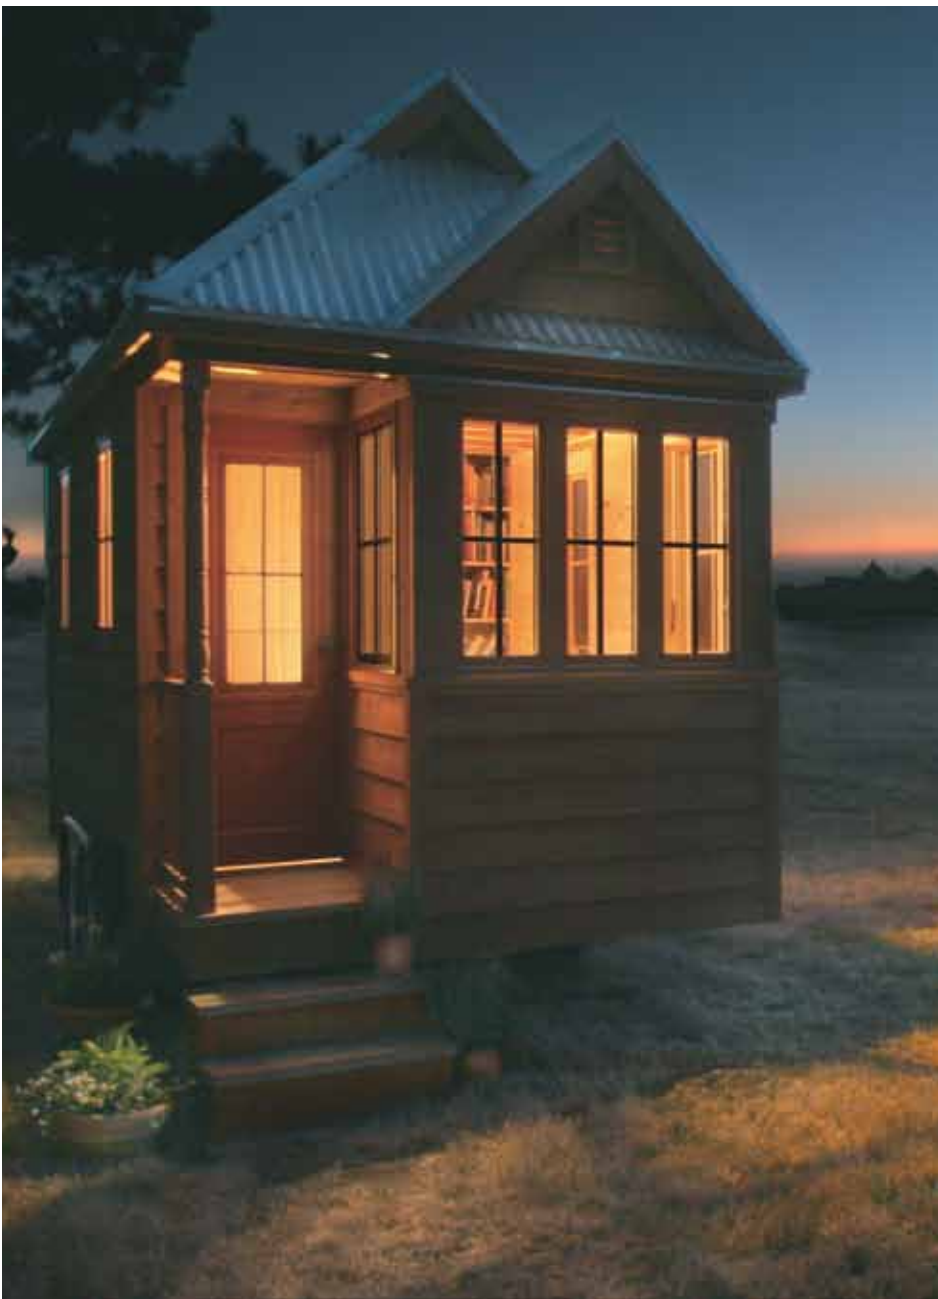

# Weebee

The **Weebee** is based on the Epu design with the addition of a Dutch hip roof and fold out bed in the bump out downstairs. This little house comes on integral wheels.

You can purchase the plans to build this house on our website [www.tumbleweedhouses.com](http://www.tumbleweedhouses.com), or you can purchase it ready made for \$45,997. (prices subject to change) More pictures are available in the "Small House Book"

## Dimensions

Footprint:	15' x 8'
Trailer Size:	14' x 7'
Road Height:	13' 5"
Bathroom	4' x 2'
Ceiling height:	6' 3"
Loft height:	3' 8"
Dry weight:	~4900 lbs.
Total Square Feet:	102

note: all dimensions are approximate