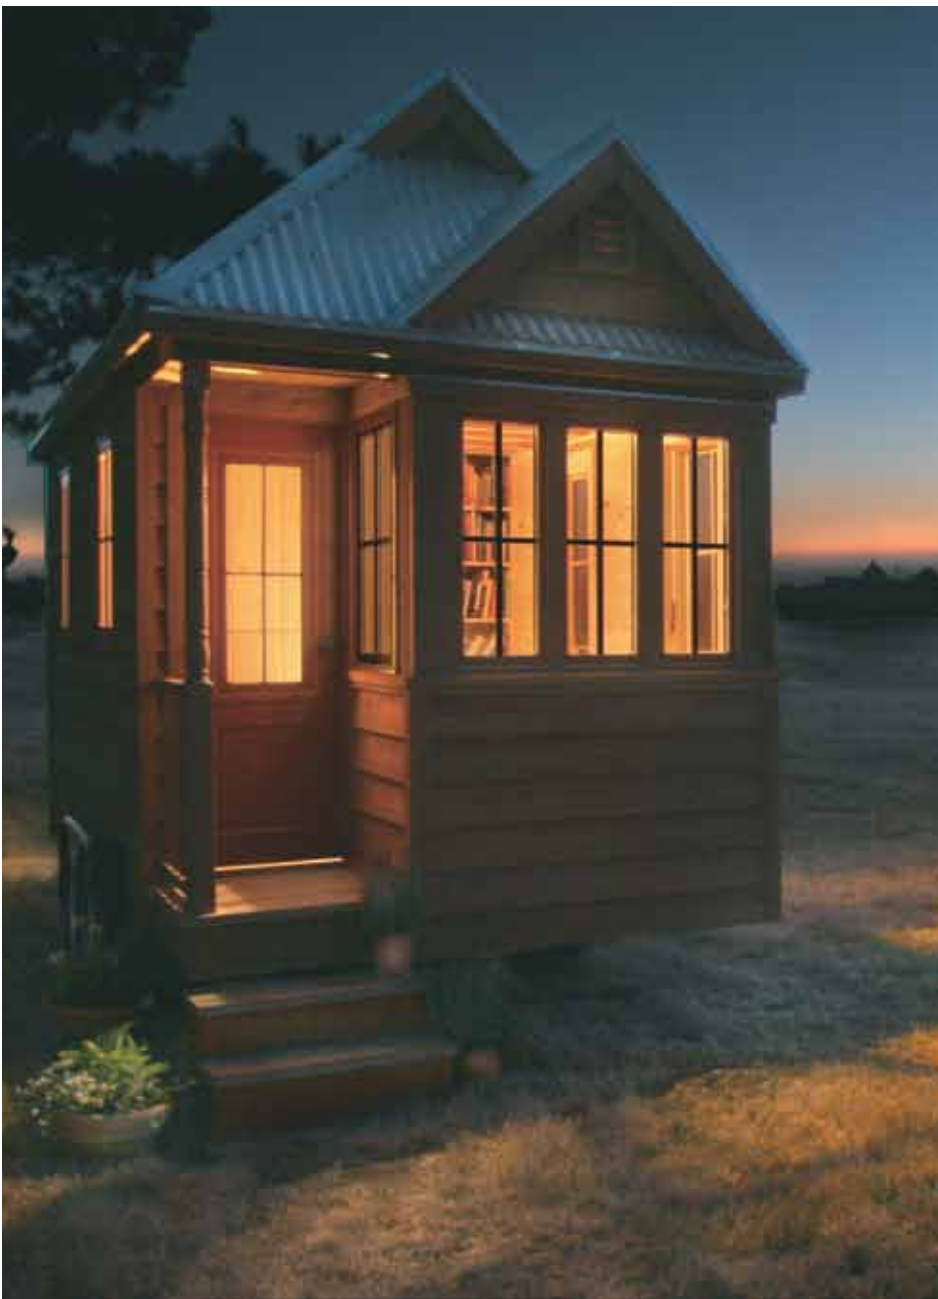

Weebee

The **Weebee** is based on the Epu design with the addition of a Dutch hip roof and fold out bed in the bump out downstairs. This little house comes on integral wheels.

You can purchase the plans to build this house on our website www.tumbleweedhouses.com, or you can purchase it ready made for \$45,997. (prices subject to change) More pictures are available in the "Small House Book"

Dimensions

Footprint:	15' x 8'
Trailer Size:	14' x 7'
Road Height:	13' 5"
Bathroom	4' x 2'
Ceiling height:	6' 3"
Loft height:	3' 8"
Dry weight:	~4900 lbs.
Total Square Feet:	102

note: all dimensions are approximate