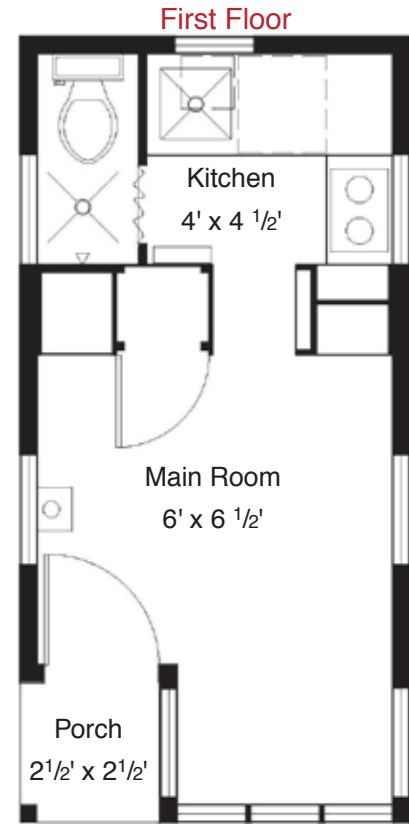

Weebee

The **Weebee** is based on the Epu design with the addition of a Dutch hip roof and fold out bed in the bump out downstairs. This little house comes on integral wheels.

You can purchase the plans to build this house on our website www.tumbleweedhouses.com, or you can purchase it ready made for \$45,997. (prices subject to change) More pictures are available in the "Small House Book"

Dimensions

Footprint:	15' x 8'
Trailer Size:	14' x 7'
Road Height:	13' 5"
Bathroom	4' x 2'
Ceiling height:	6' 3"
Loft height:	3' 8"
Dry weight:	~4900 lbs.
Total Square Feet:	102

note: all dimensions are approximate