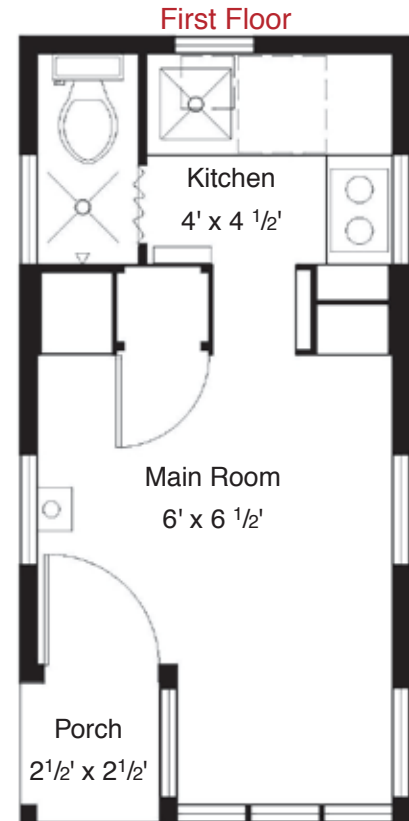

# Weebee

The **Weebee** is based on the Epu design with the addition of a Dutch hip roof and fold out bed in the bump out downstairs. This little house comes on integral wheels.

You can purchase the plans to build this house on our website [www.tumbleweedhouses.com](http://www.tumbleweedhouses.com), or you can purchase it ready made for \$45,997. (prices subject to change) More pictures are available in the "Small House Book"

## Dimensions

Footprint:	15' x 8'
Trailer Size:	14' x 7'
Road Height:	13' 5"
Bathroom	4' x 2'
Ceiling height:	6' 3"
Loft height:	3' 8"
Dry weight:	~4900 lbs.
Total Square Feet:	102

note: all dimensions are approximate