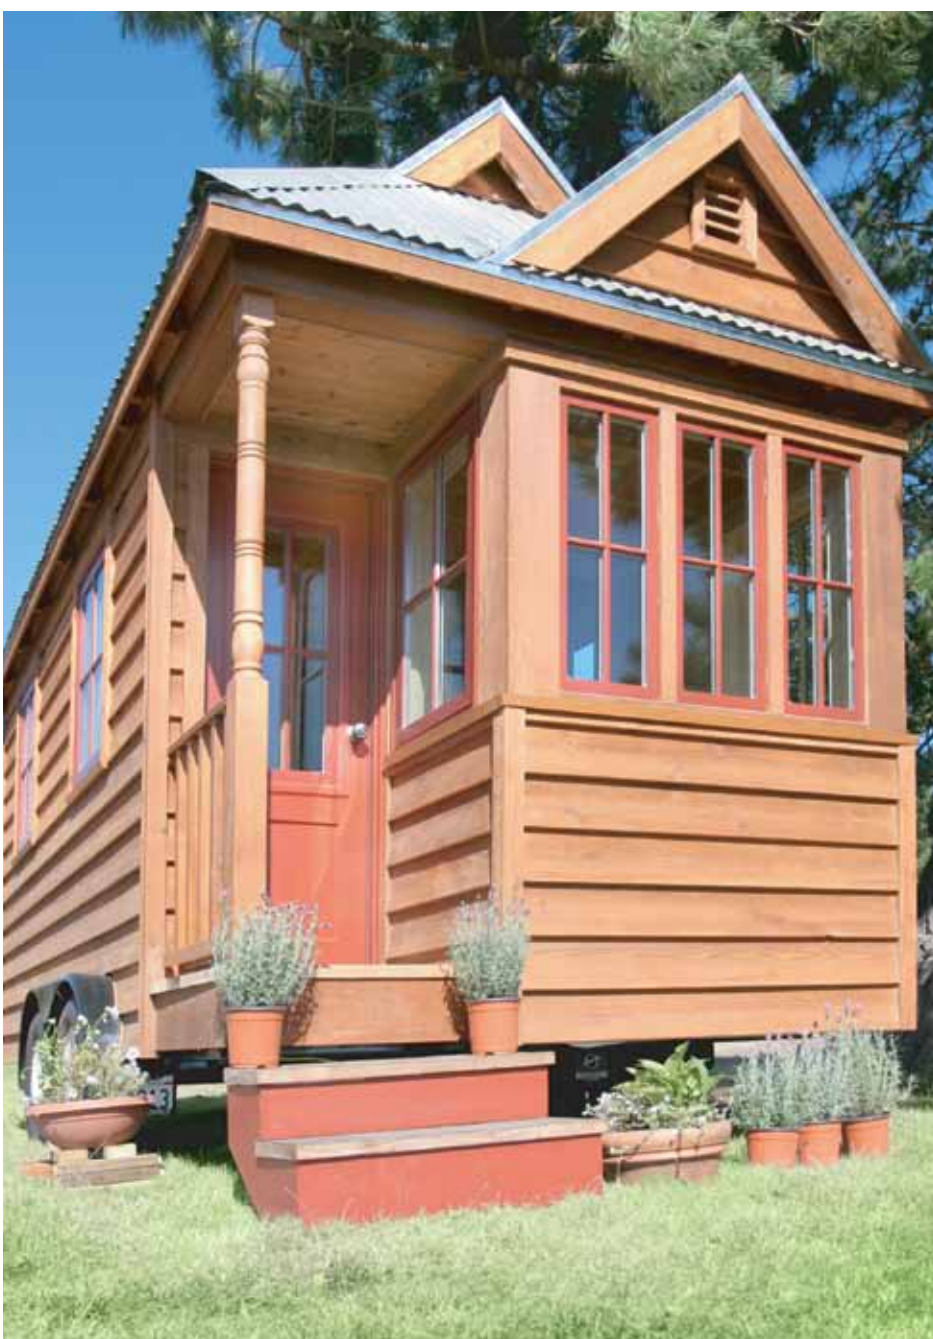

Fencil

The **Fencil** (pronounced Fen-sel) is a combination of two of our most popular homes; the Tarleton and the Weebie. It has tall cathedral ceilings over the great room, and a sleeping loft above that make this little gem feel quite large. At 130 square feet, this house only comes on wheels.

You can purchase the plans to build this house on our website www.tumbleweedhouses.com, or you can purchase it ready made for \$46,997. (*prices subject to change*)

Dimensions

Footprint:	19' x 8'
Trailer Size:	18' x 7'
Road Height:	13' 5"
Bathroom	6' x 3'
Ceiling height:	6' 3"
Loft height:	3' 8"
Dry weight:	~5600 lbs.
Total Square Feet:	130