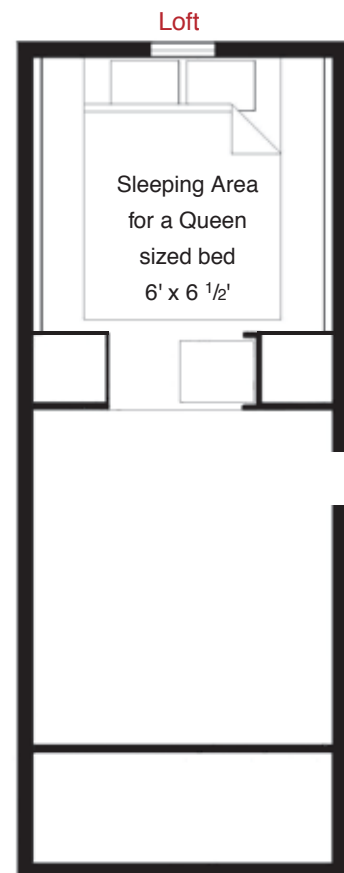

Fencil

The **Fencil** (pronounced Fen-sel) is a combination of two of our most popular homes; the Tarleton and the Weebie. It has tall cathedral ceilings over the great room, and a sleeping loft above that make this little gem feel quite large. At 130 square feet, this house only comes on wheels.

You can purchase the plans to build this house on our website www.tumbleweedhouses.com, or you can purchase it ready made for \$46,997. (*prices subject to change*)

Dimensions

Footprint:	19' x 8'
Trailer Size:	18' x 7'
Road Height:	13' 5"
Bathroom	6' x 3'
Ceiling height:	6' 3"
Loft height:	3' 8"
Dry weight:	~5600 lbs.
Total Square Feet:	130

note: all dimensions are approximate