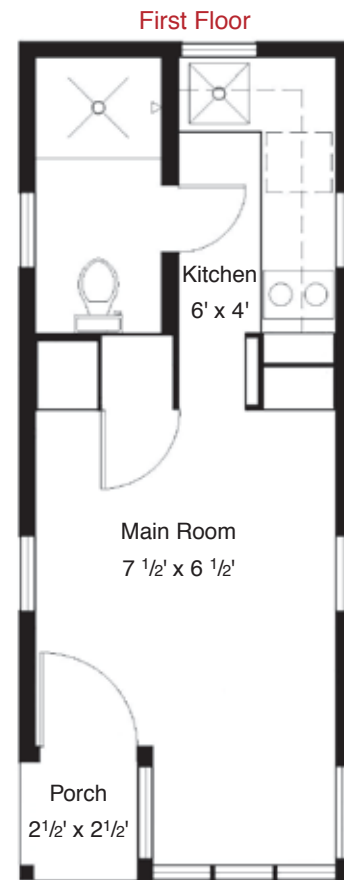

Fencil

The **Fencil** (pronounced Fen-sel) is a combination of two of our most popular homes; the Tarleton and the Weebie. It has tall cathedral ceilings over the great room, and a sleeping loft above that make this little gem feel quite large. At 130 square feet, this house only comes on wheels.

You can purchase the plans to build this house on our website www.tumbleweedhouses.com, or you can purchase it ready made for \$46,997. (*prices subject to change*)

Dimensions

Footprint:	19' x 8'
Trailer Size:	18' x 7'
Road Height:	13' 5"
Bathroom	6' x 3'
Ceiling height:	6' 3"
Loft height:	3' 8"
Dry weight:	~5600 lbs.
Total Square Feet:	130

note: all dimensions are approximate